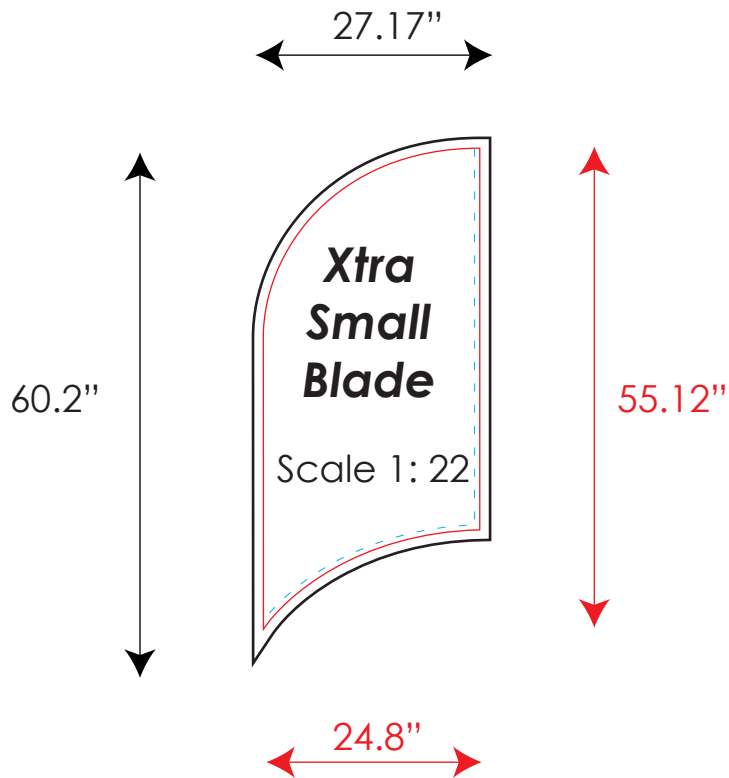

# Standard Beach Flag

Artwork size: 690mm (w) x 1529mm (h)

Safe Zone: 630mm (w) x 1400 mm (h)

1. Keep content inside RED line (Safe Zone)
2. Blue is the stitch line

# Standard Beach Flag

Artwork size: 690mm (w) x 1929mm (h)

Safe Zone: 630mm (w) x 1800 mm (h)

1. Keep content inside RED line (Safe Zone)
2. Blue is the stitch line

# Standard Beach Flag

Artwork size: 690mm (w) x 2929 mm (h)

Safe Zone: 630mm (w) x 2800 mm (h)

1. Keep content inside RED line (Safe Zone)
2. Blue is the stitch line

# Standard Beach Flag

Artwork size: 690mm (w) x 3929mm (h)

Safe Zone: 630mm (w) x 3800 mm (h)

1. Keep content inside RED line (Safe Zone)
2. Blue is the stitch line