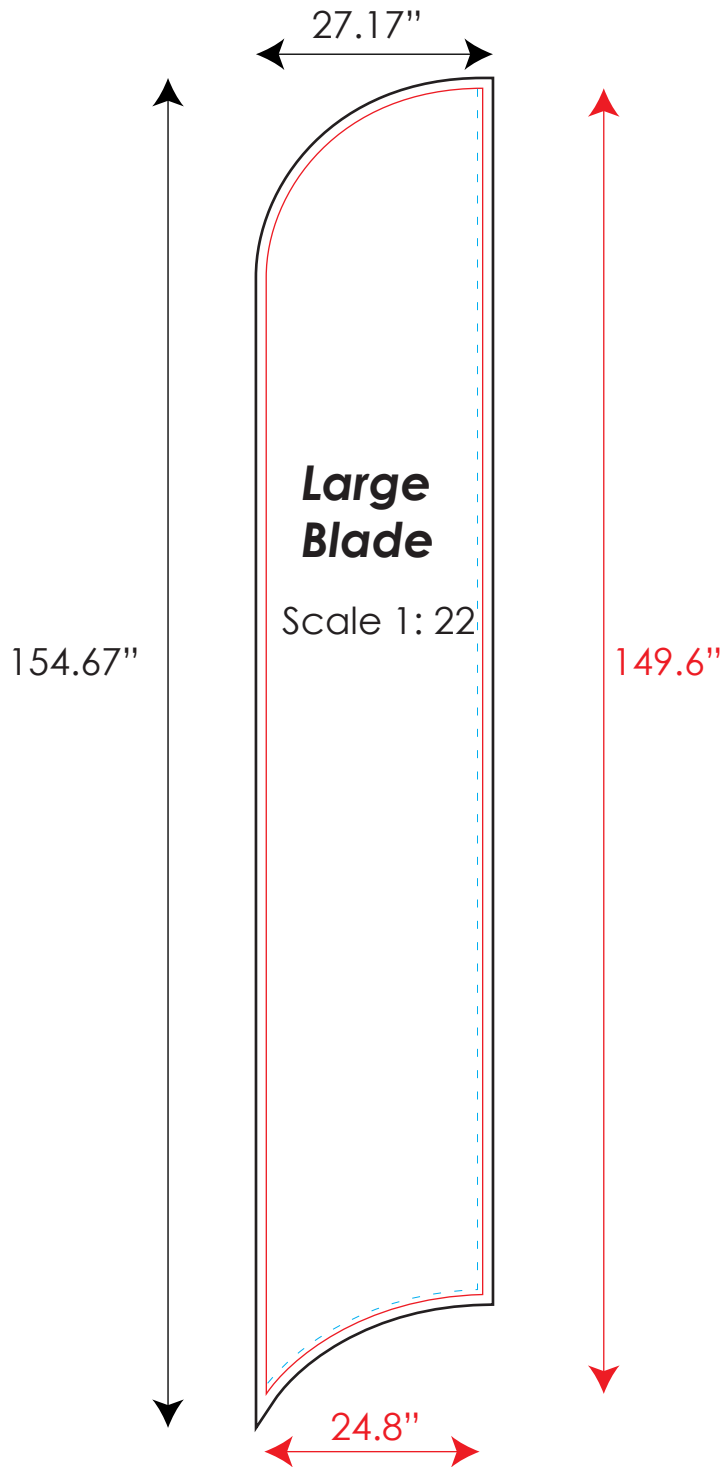

# Standard Beach Flag

Artwork size: 690mm (w) x 1529mm (h)

Safe Zone: 630mm (w) x 1400 mm (h)

1. Keep content inside RED line (Safe Zone)
2. Blue is the stitch line

# Standard Beach Flag

Artwork size: 690mm (w) x 1929mm (h)

Safe Zone: 630mm (w) x 1800 mm (h)

1. Keep content inside RED line (Safe Zone)
2. Blue is the stitch line

# Standard Beach Flag

Artwork size: 690mm (w) x 2929 mm (h)

Safe Zone: 630mm (w) x 2800 mm (h)

1. Keep content inside RED line (Safe Zone)
2. Blue is the stitch line

# Standard Beach Flag

Artwork size: 690mm (w) x 3929mm (h)

Safe Zone: 630mm (w) x 3800 mm (h)

1. Keep content inside RED line (Safe Zone)
2. Blue is the stitch line