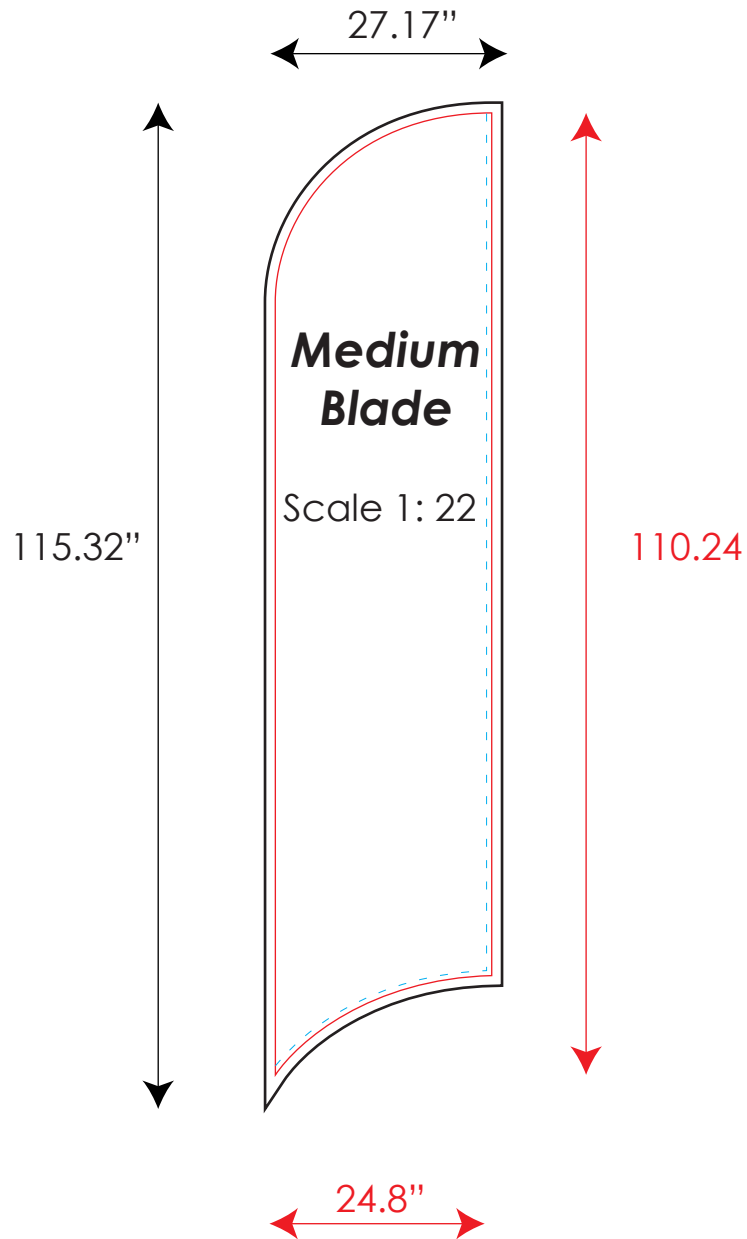

# Standard Beach Flag

Artwork size: 690mm (w) x 1529mm (h)

Safe Zone: 630mm (w) x 1400 mm (h)

1. Keep content inside RED line (Safe Zone)
2. Blue is the stitch line

# Standard Beach Flag

Artwork size: 690mm (w) x 1929mm (h)

Safe Zone: 630mm (w) x 1800 mm (h)

1. Keep content inside RED line (Safe Zone)
2. Blue is the stitch line

# Standard Beach Flag

Artwork size: 690mm (w) x 2929 mm (h)

Safe Zone: 630mm (w) x 2800 mm (h)

1. Keep content inside RED line (Safe Zone)
2. Blue is the stitch line

# Standard Beach Flag

Artwork size: 690mm (w) x 3929mm (h)

Safe Zone: 630mm (w) x 3800 mm (h)

1. Keep content inside RED line (Safe Zone)
2. Blue is the stitch line