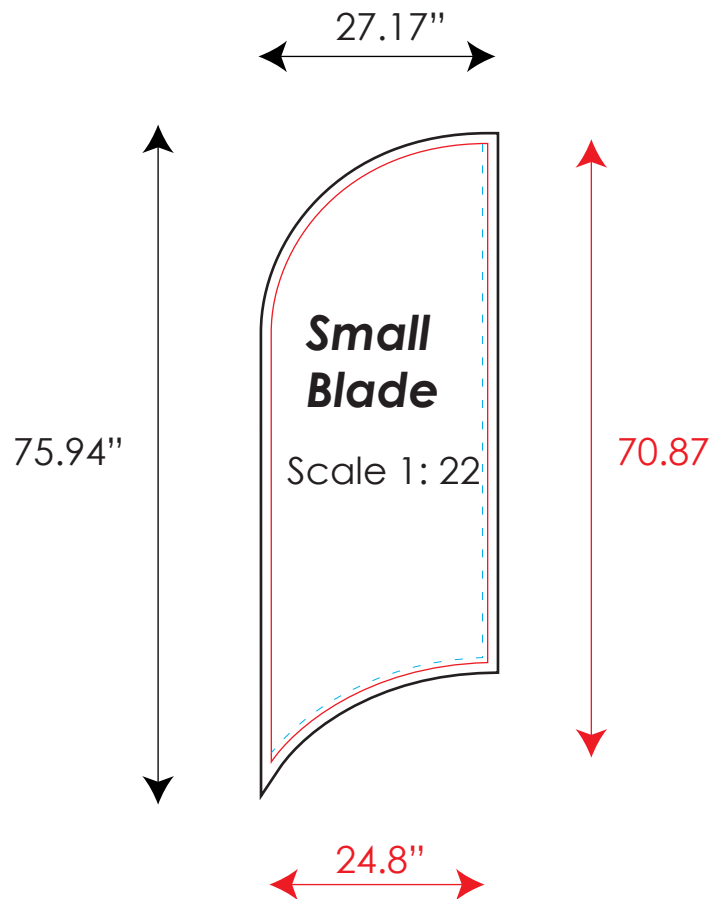

# Standard Beach Flag

Artwork size: 690mm (w) x 1529mm (h)

Safe Zone: 630mm (w) x 1400 mm (h)

1. Keep content inside RED line (Safe Zone)
2. Blue is the stitch line

# Standard Beach Flag

Artwork size: 690mm (w) x 1929mm (h)

Safe Zone: 630mm (w) x 1800 mm (h)

1. Keep content inside RED line (Safe Zone)
2. Blue is the stitch line

# Standard Beach Flag

Artwork size: 690mm (w) x 2929 mm (h)

Safe Zone: 630mm (w) x 2800 mm (h)

1. Keep content inside RED line (Safe Zone)
2. Blue is the stitch line

# Standard Beach Flag

Artwork size: 690mm (w) x 3929mm (h)

Safe Zone: 630mm (w) x 3800 mm (h)

1. Keep content inside RED line (Safe Zone)
2. Blue is the stitch line