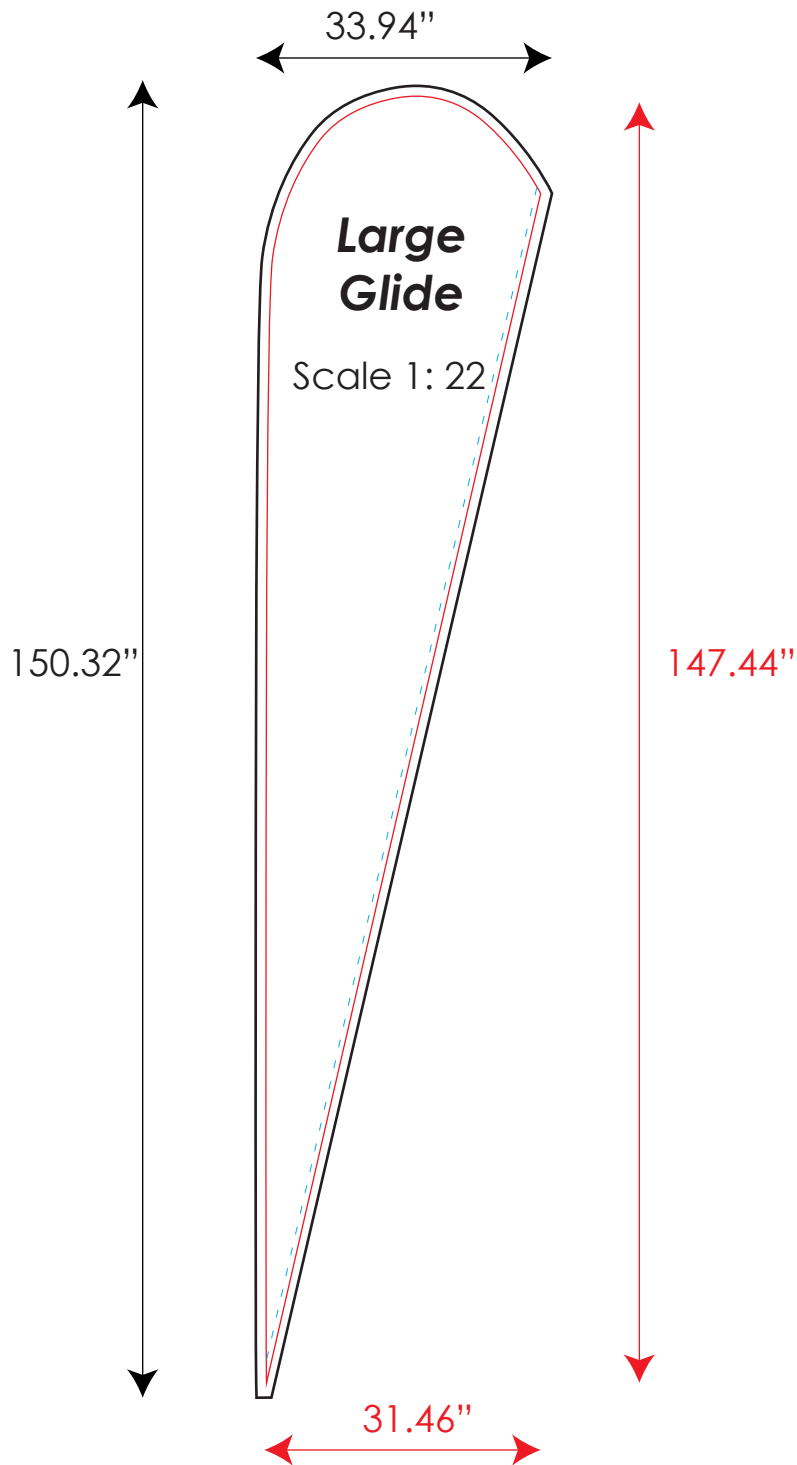

Standard Beach Flag

Artwork size: 491mm (w) x 1417mm (h)

Safe Zone: 449mm (w) x 1357mm (h)

Xtra Small Glide

Scale 1: 22

1. Keep content inside RED line (Safe Zone)
2. Blue is the stitch line

Standard Beach Flag

Artwork size: 687mm (w) x 1517mm (h)

Safe Zone: 645mm (w) x 1477mm (h)

Small Glide

Scale 1: 22

1. Keep content inside RED line (Safe Zone)
2. Blue is the stitch line

Standard Beach Flag

Artwork size: 862mm (w) x 2218mm (h)

Safe Zone: 799mm (w) x 2145mm (h)

Medium Plus Glide

Scale 1: 22

1. Keep content inside RED line (Safe Zone)
2. Blue is the stitch line

Standard Beach Flag

Artwork size: 862mm (w) x 3818mm (h)

Safe Zone: 799 (w) x 3745 (h) mm

1. Keep content inside RED line (Safe Zone)
2. Blue is the stitch line