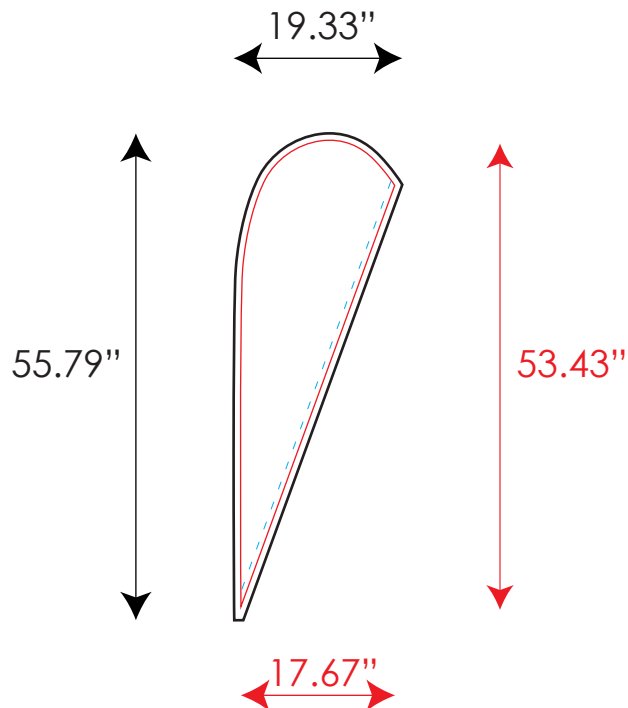

Standard Beach Flag

Artwork size: 491mm (w) x 1417mm (h)

Safe Zone: 449mm (w) x 1357mm (h)

Xtra Small Glide

Scale 1: 22

1. Keep content inside RED line (Safe Zone)
2. Blue is the stitch line

Standard Beach Flag

Artwork size: 687mm (w) x 1517mm (h)

Safe Zone: 645mm (w) x 1477mm (h)

Small Glide

Scale 1: 22

1. Keep content inside RED line (Safe Zone)
2. Blue is the stitch line

Standard Beach Flag

Artwork size: 862mm (w) x 2218mm (h)

Safe Zone: 799mm (w) x 2145mm (h)

Medium Plus Glide

Scale 1: 22

1. Keep content inside RED line (Safe Zone)
2. Blue is the stitch line

Standard Beach Flag

Artwork size: 862mm (w) x 3818mm (h)

Safe Zone: 799 (w) x 3745 (h) mm

1. Keep content inside RED line (Safe Zone)
2. Blue is the stitch line