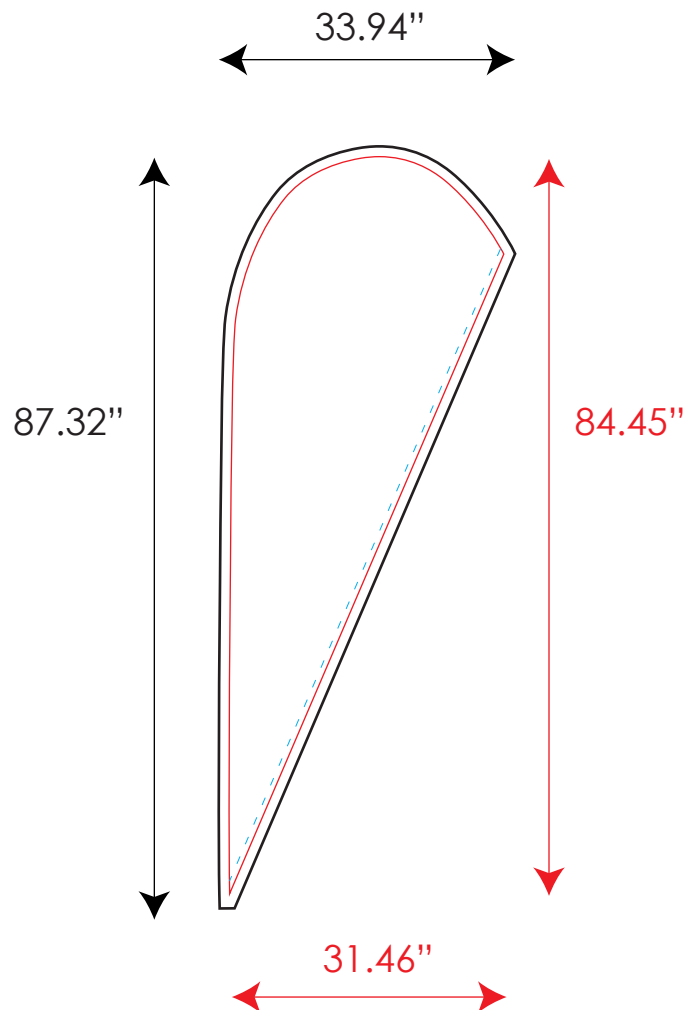

Standard Beach Flag

Artwork size: 491mm (w) x 1417mm (h)

Safe Zone: 449mm (w) x 1357mm (h)

Xtra Small Glide

Scale 1: 22

1. Keep content inside RED line (Safe Zone)
2. Blue is the stitch line

Standard Beach Flag

Artwork size: 687mm (w) x 1517mm (h)

Safe Zone: 645mm (w) x 1477mm (h)

Small Glide

Scale 1: 22

1. Keep content inside RED line (Safe Zone)
2. Blue is the stitch line

Standard Beach Flag

Artwork size: 862mm (w) x 2218mm (h)

Safe Zone: 799mm (w) x 2145mm (h)

Medium Plus Glide

Scale 1: 22

1. Keep content inside RED line (Safe Zone)
2. Blue is the stitch line

Standard Beach Flag

Artwork size: 862mm (w) x 3818mm (h)

Safe Zone: 799 (w) x 3745 (h) mm

1. Keep content inside RED line (Safe Zone)
2. Blue is the stitch line