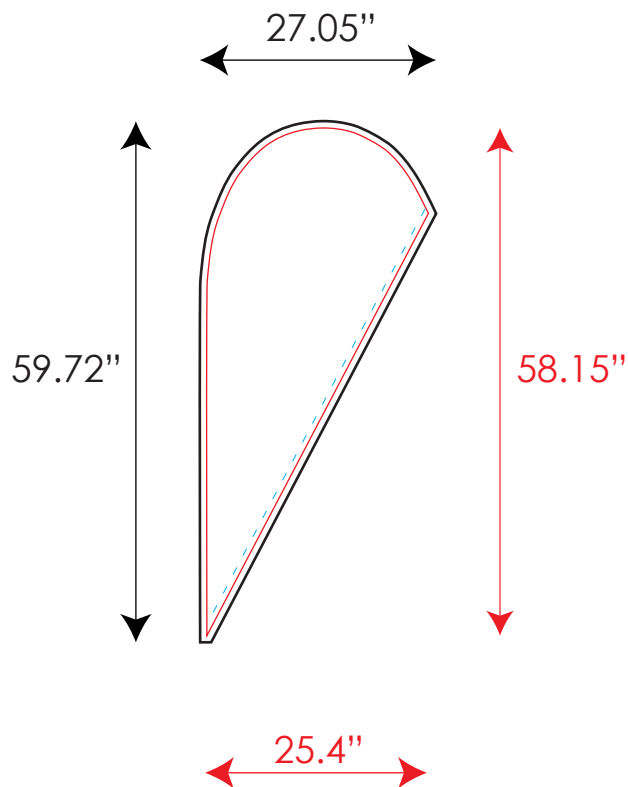

Standard Beach Flag

Artwork size: 491mm (w) x 1417mm (h)

Safe Zone: 449mm (w) x 1357mm (h)

Xtra Small Glide

Scale 1: 22

1. Keep content inside RED line (Safe Zone)
2. Blue is the stitch line

Standard Beach Flag

Artwork size: 687mm (w) x 1517mm (h)

Safe Zone: 645mm (w) x 1477mm (h)

Small Glide

Scale 1: 22

1. Keep content inside RED line (Safe Zone)
2. Blue is the stitch line

Standard Beach Flag

Artwork size: 862mm (w) x 2218mm (h)

Safe Zone: 799mm (w) x 2145mm (h)

Medium Plus Glide

Scale 1: 22

1. Keep content inside RED line (Safe Zone)
2. Blue is the stitch line

Standard Beach Flag

Artwork size: 862mm (w) x 3818mm (h)

Safe Zone: 799 (w) x 3745 (h) mm

1. Keep content inside RED line (Safe Zone)
2. Blue is the stitch line