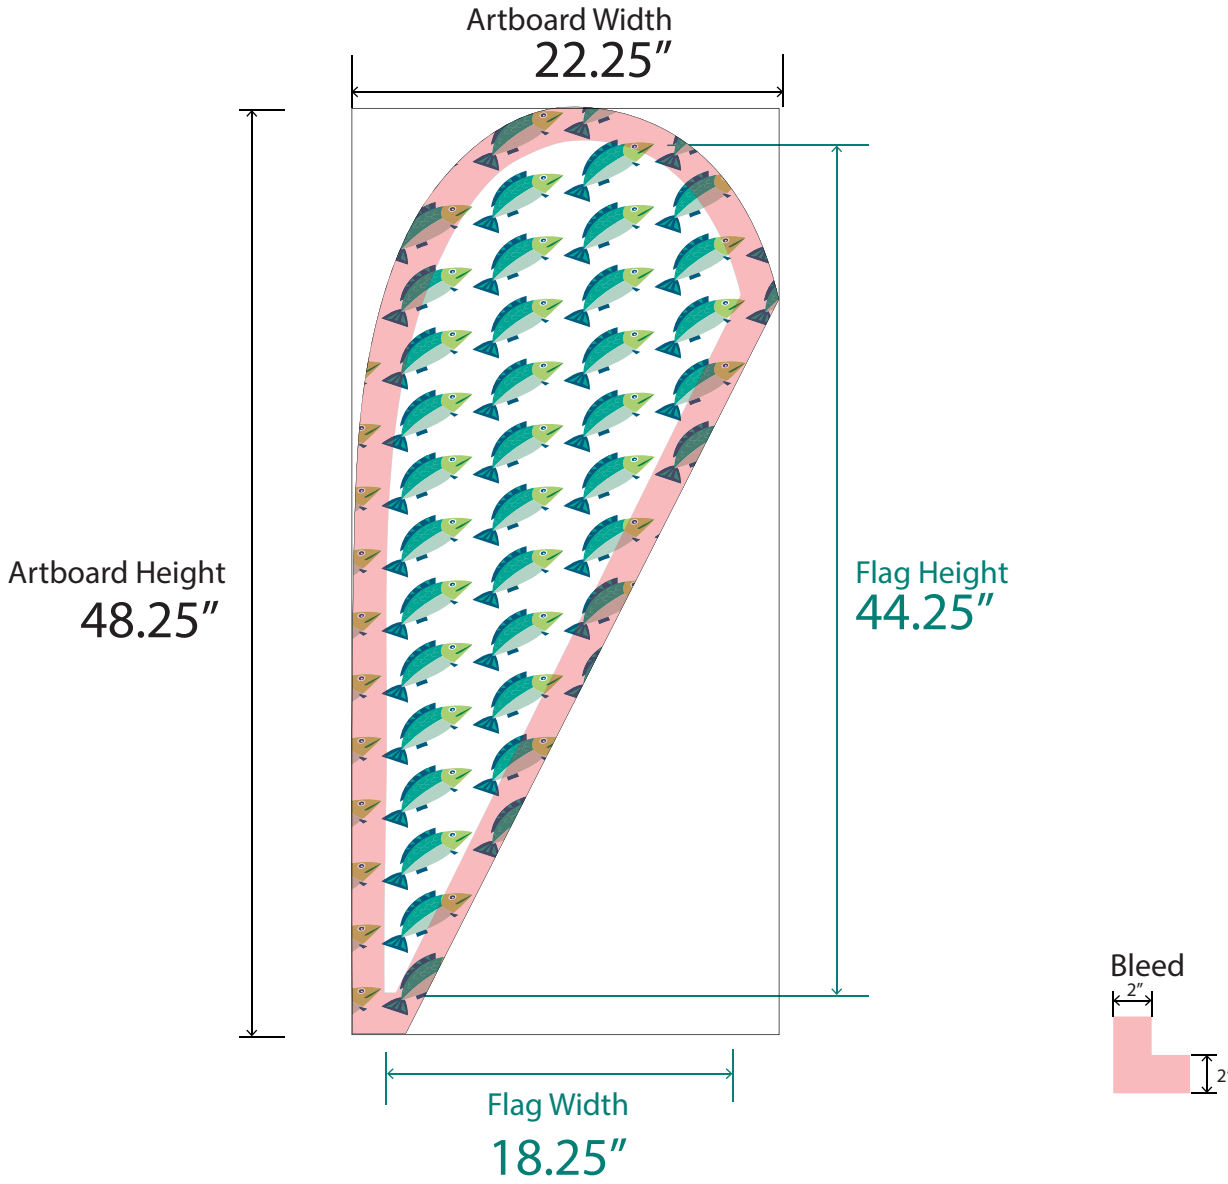

Samurai Backpack Flag

Glide Shape: 18.25"w x 44.25"h

Artboard Size: 22.25"w x 48.25"h

Samurai Backpack Flag

Glide Shape: 18.25"w x 44.25"h

Artboard Size: 22.25"w x 48.25"h

Brief guidelines for preparing graphics files:

1. PC format of Adobe Illustrator, Photoshop or Acrobat PDF
2. All text set to OUTLINE
3. Extend the background image into the 2" Bleed all around
4. Content 1" clear from the 18.25"w x 44.25"h trim
5. Provide Front Side and Back Side design when order a double-sided flag