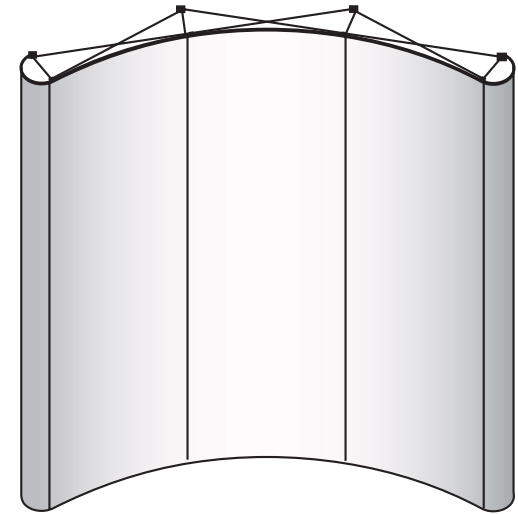

VISION **STAR**

Pop-Up Display System

Curve Full Height (3 Quad) Panel

(Back Panels are 32" widthwise)