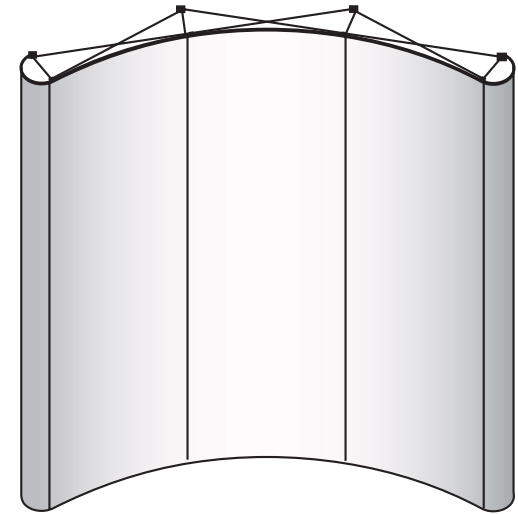

# VISION **STAR**

## Pop-Up Display System

### Curve Full Height (3 Quad) Panel

(Back Panels are 32" widthwise)