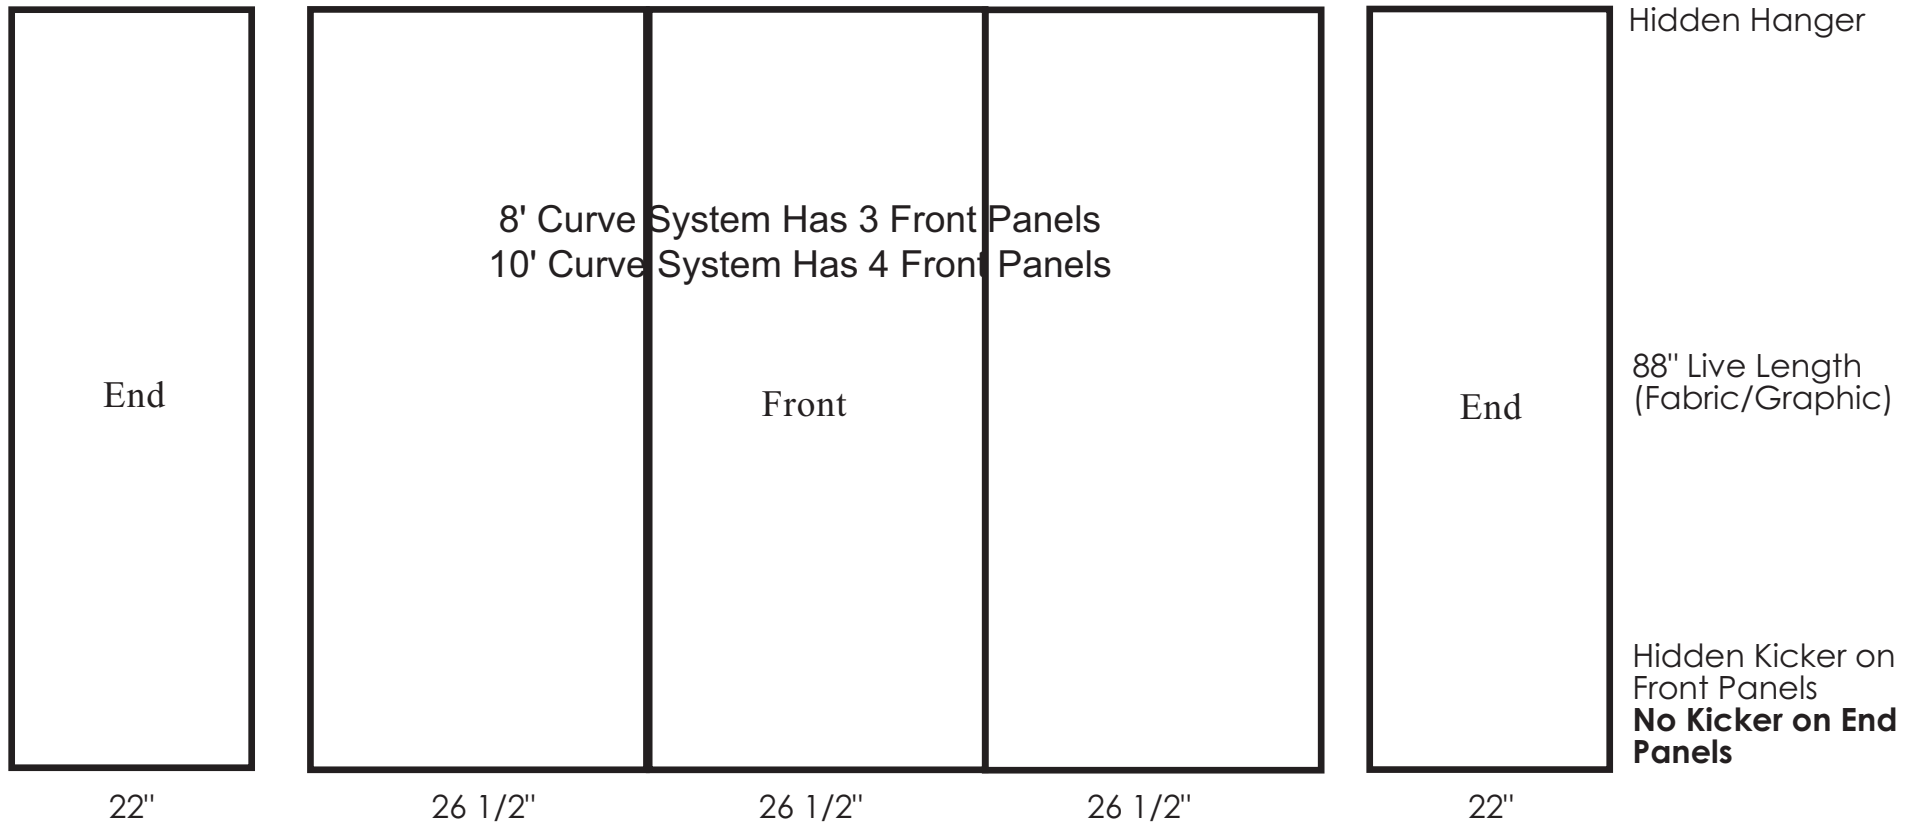

VISION **STAR**

Pop-Up Display System

Curve Full Height (3 Quad) Panel

(Back Panels are 32" widthwise)