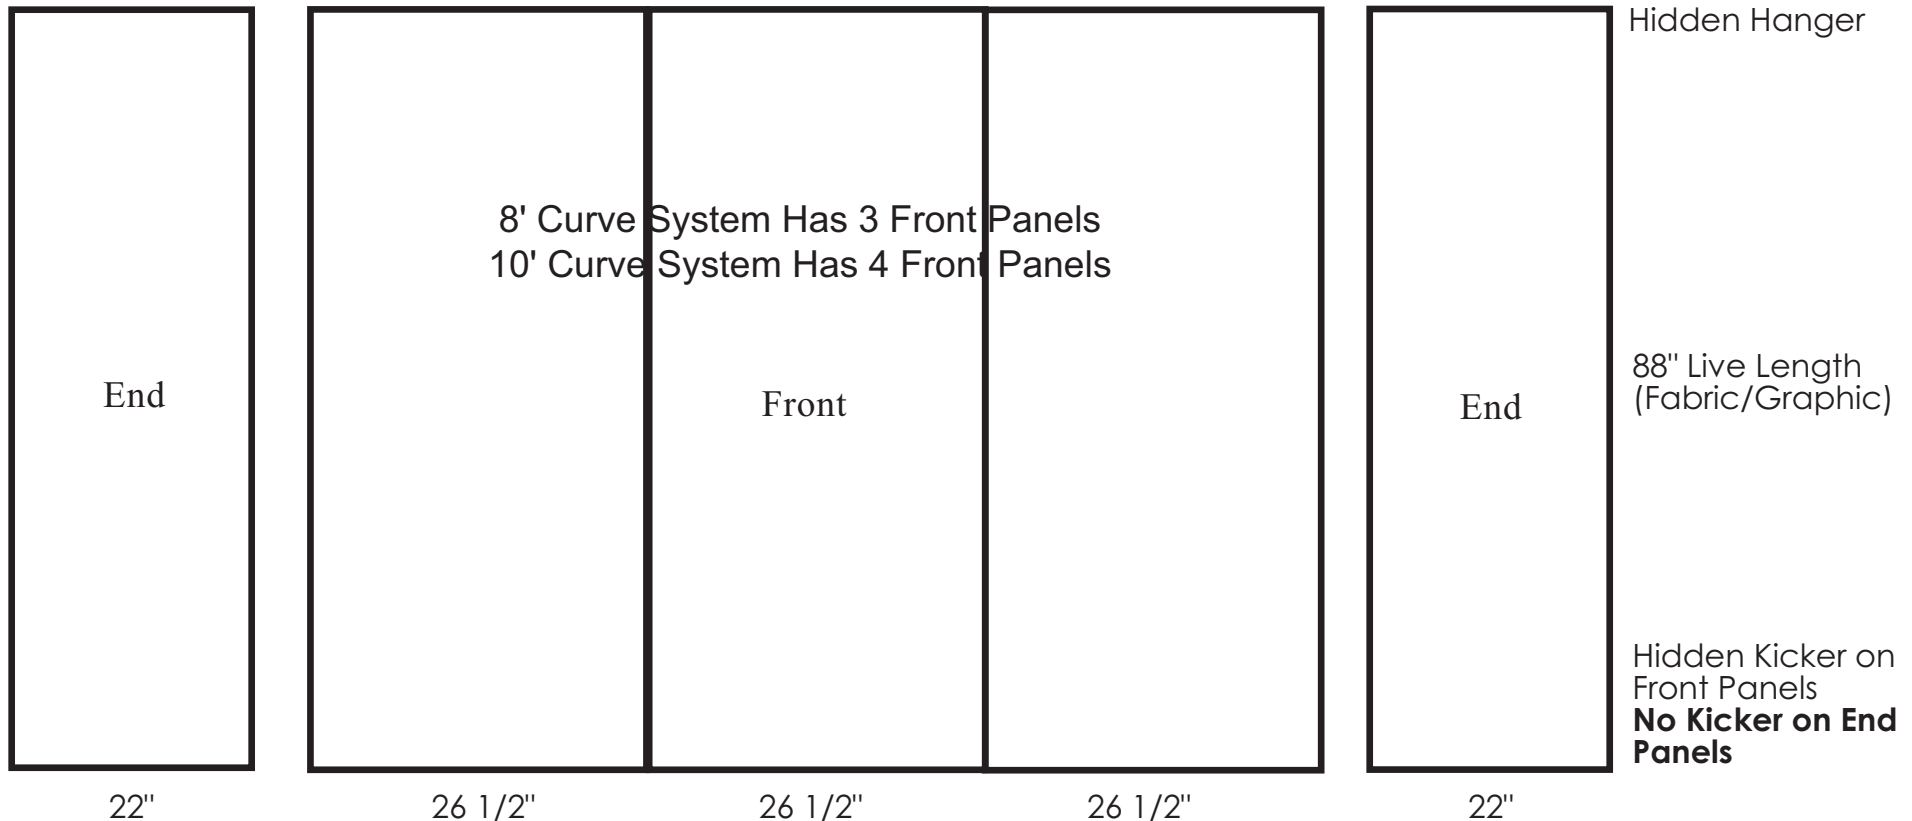

# VISION **STAR**

## Pop-Up Display System

### Curve Full Height (3 Quad) Panel

(Back Panels are 32" widthwise)