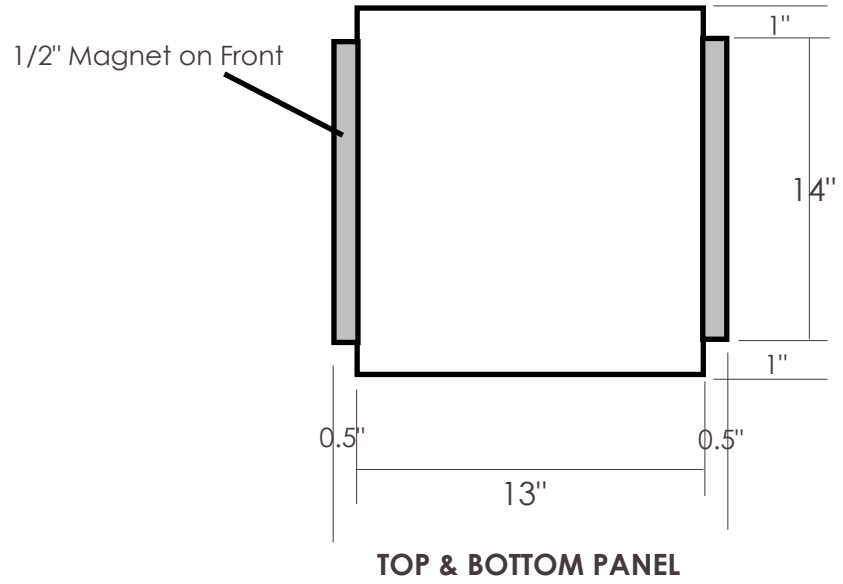

Twister Showcase Graphic Size

Recommend Panel Thickness: Graphic Panel - 30 mil
 Clear Panel - 20 mil