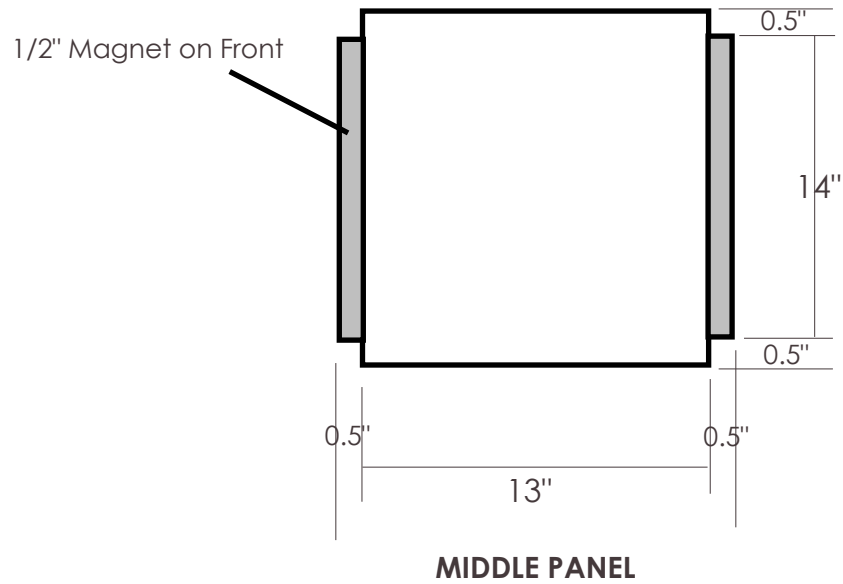

Twister Showcase Graphic Size

Recommend Panel Thickness: Graphic Panel - 30 mil
 Clear Panel - 20 mil