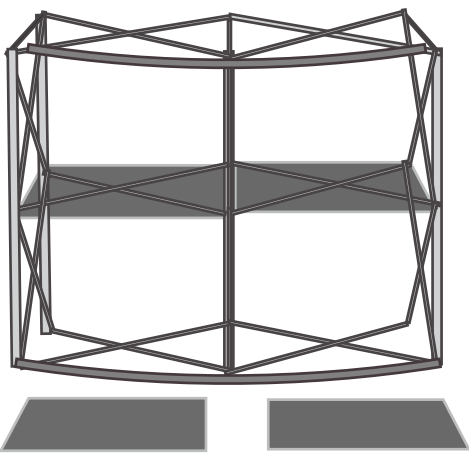

Curve Pop-Up Counter

Set Up Instructions

Take out frame

Expand the frame

Attach magnetic bars

Insert internal shelves

Align panel and add top